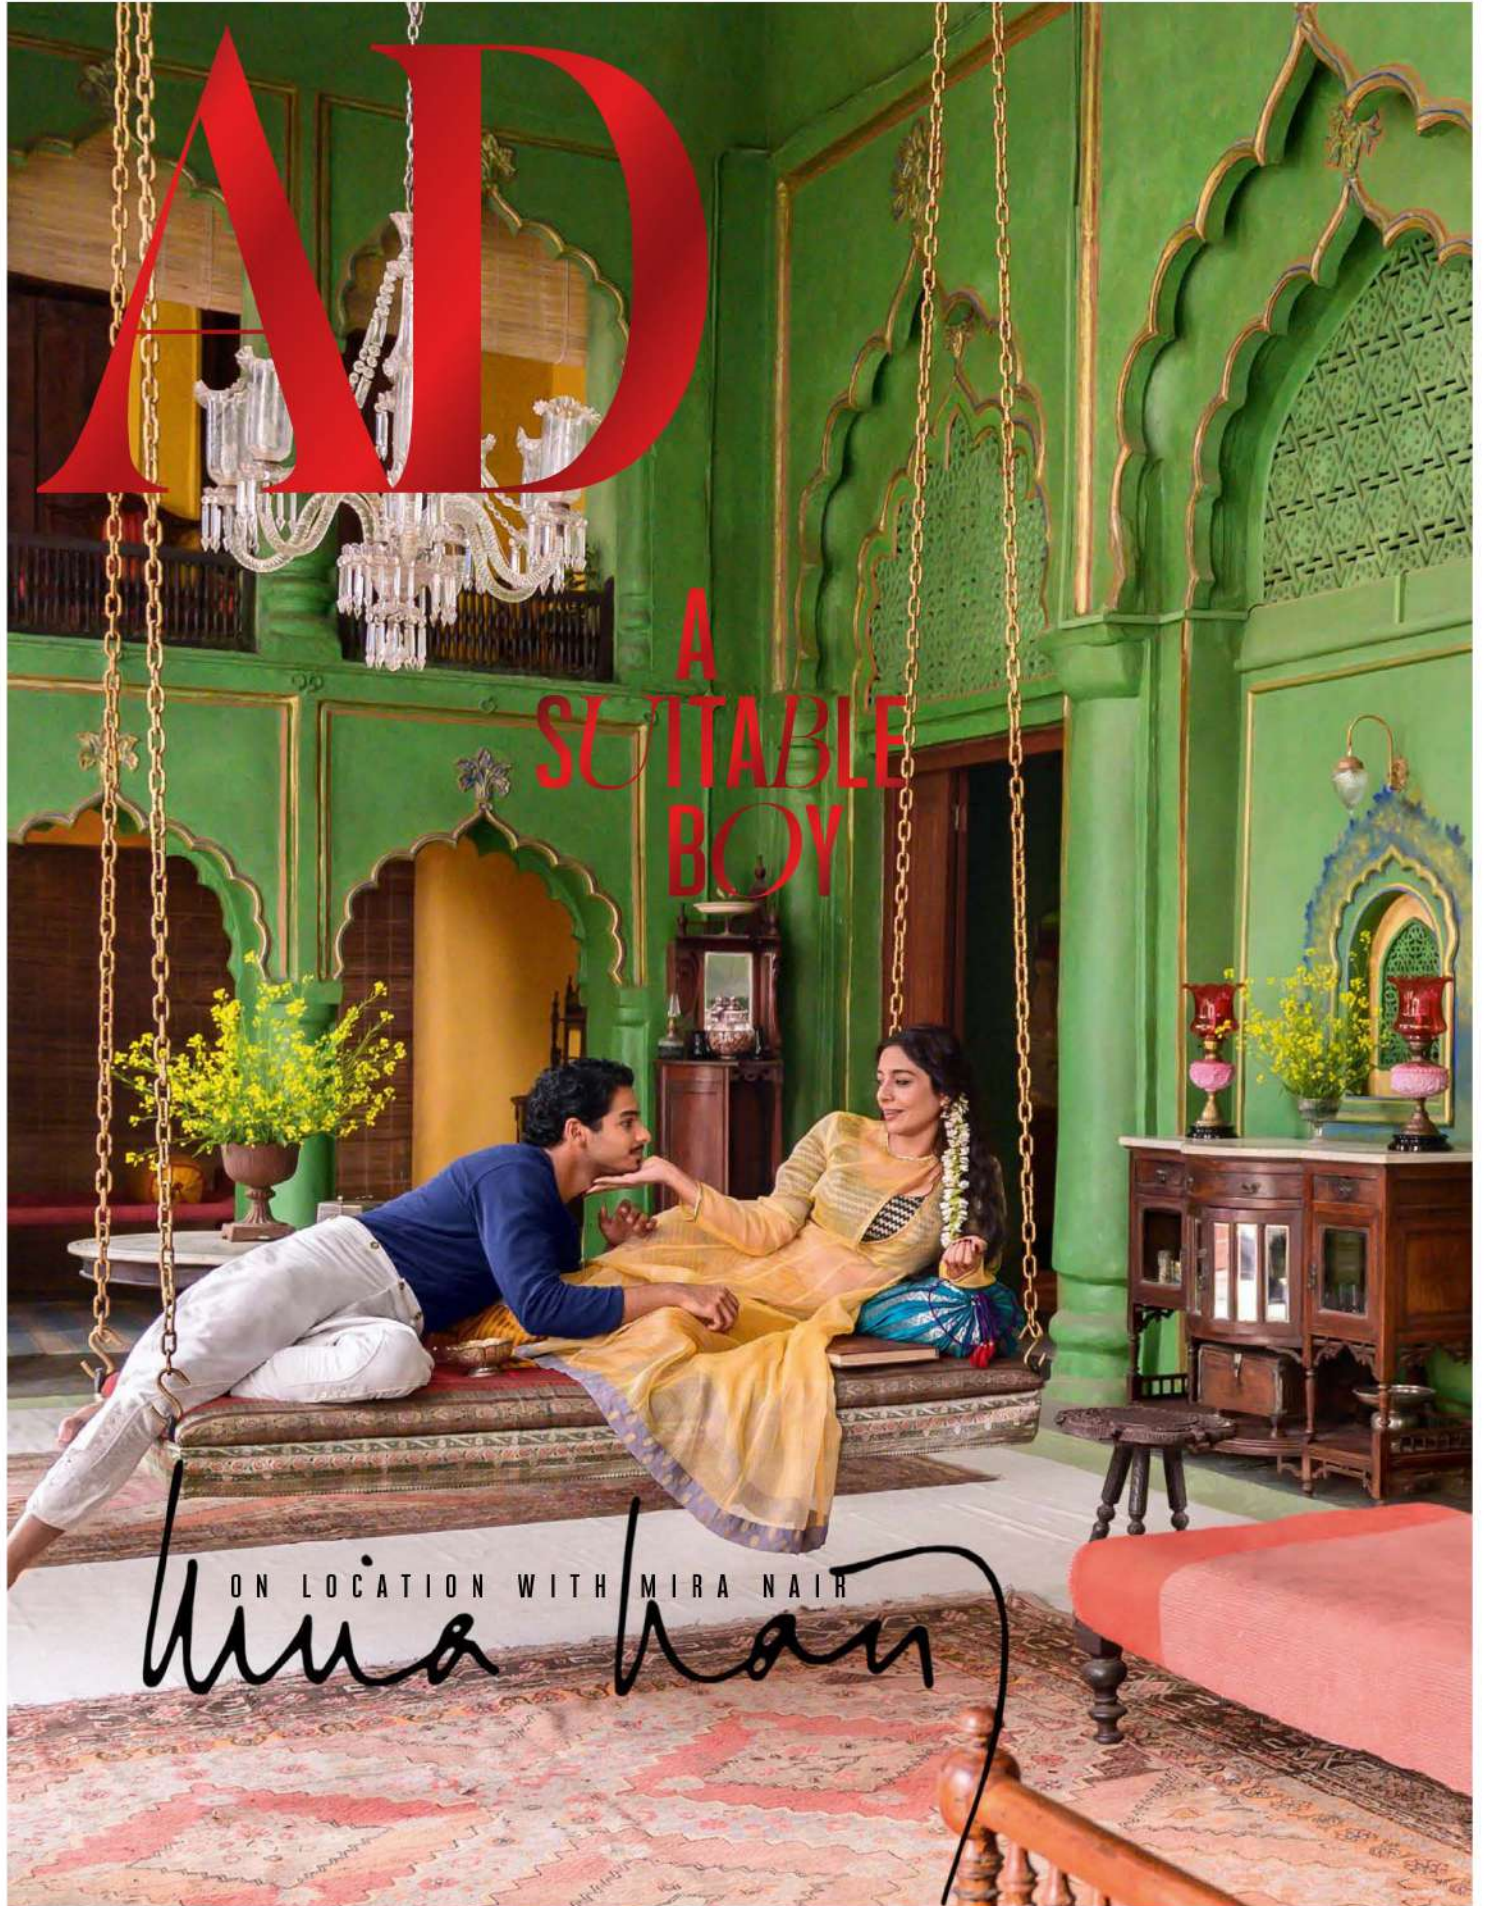

AD

A SUITABLE BOY

ON LOCATION WITH MIRA NAIR

Mira Nair

BRONZE & BLUES

CLOCKWISE FROM TOP LEFT:

KREDO 'PLUVIO' table by Matteo Nunziati, at C Bhogilal West-End.

PAUL MATTER 'Monolith' table light in aged brass, from the Monolith series.

SĀR STUDIO 'Aza' lounge chair, designed by Quentin Vuong from the Co.1 Here, There collection, ₹49,500.

BRAM WOODCRAFTING STUDIO 'Inju' crockery unit from The Summer Collection, ₹98,000.

FUSION ACCESS 'Quartz' pedestal from the Quicksilver collection, ₹25,500.

THE BIG PIANO 'Spikey' side table, ₹35,000.
For details, see Stockists.